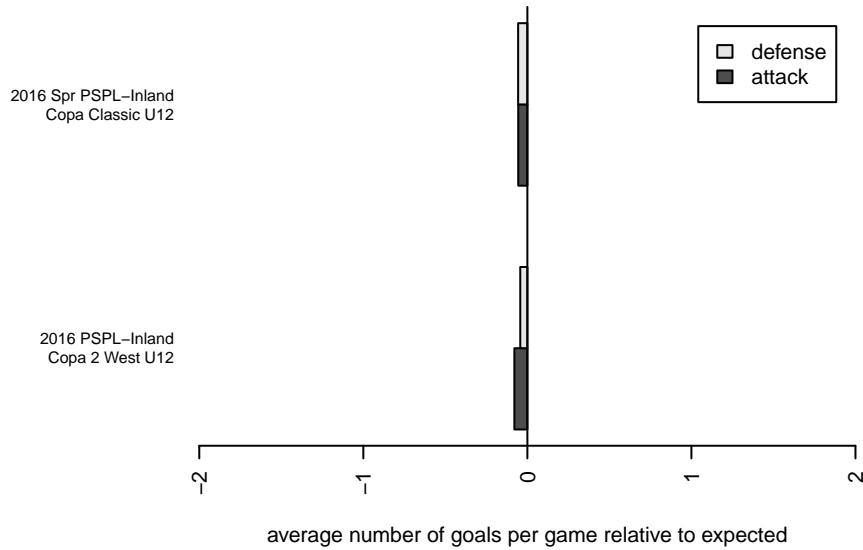

Walla Walla United SC G05

Walla Walla United SC
 Walla Walla, WA
 G05 total strength=412
 attack=0.28 defense=0.24
 fall league = PSPL–Inland Copa 2 West U12
 spr league = Spr PSPL–Inland Copa Classic U

**attack and defense variance (black dot)
relative to other teams
and top 10 in region**

**attack and defense rating
relative to others at age
and all opponents in last 13 months**

Performance relative to 13 month average