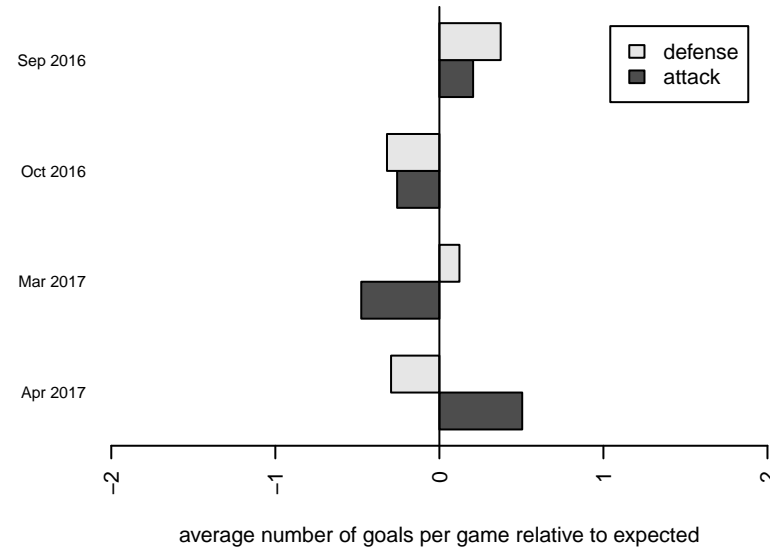

Performance relative to 13 month average