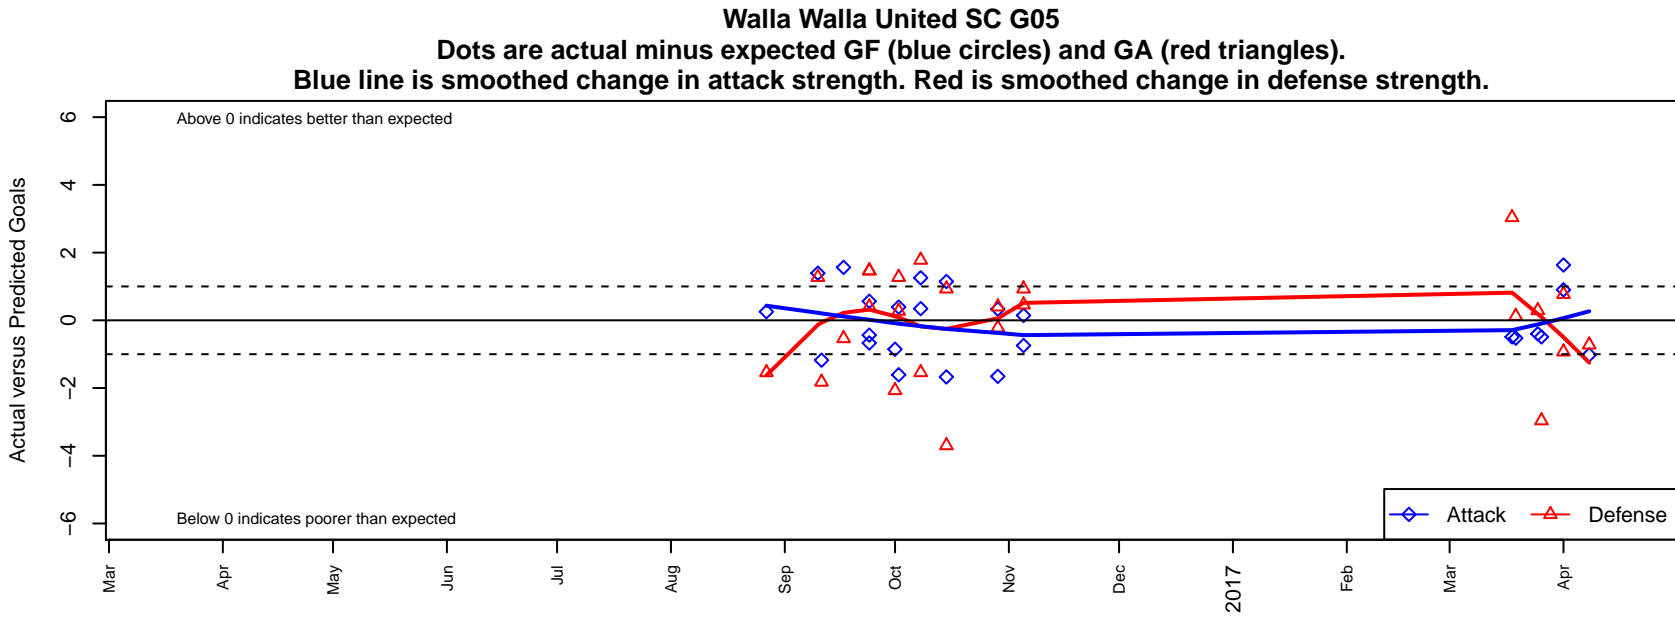

Walla Walla United SC G05

Walla Walla United SC
 Walla Walla, WA
 G05 total strength=412
 attack=0.28 defense=0.24
 fall league = PSPL–Inland Copa 2 West U12
 spr league = Spr PSPL–Inland Copa Classic U

**attack and defense variance (black dot)
relative to other teams
and top 10 in region**

**attack and defense rating
relative to others at age
and all opponents in last 13 months**

Performance relative to 13 month average