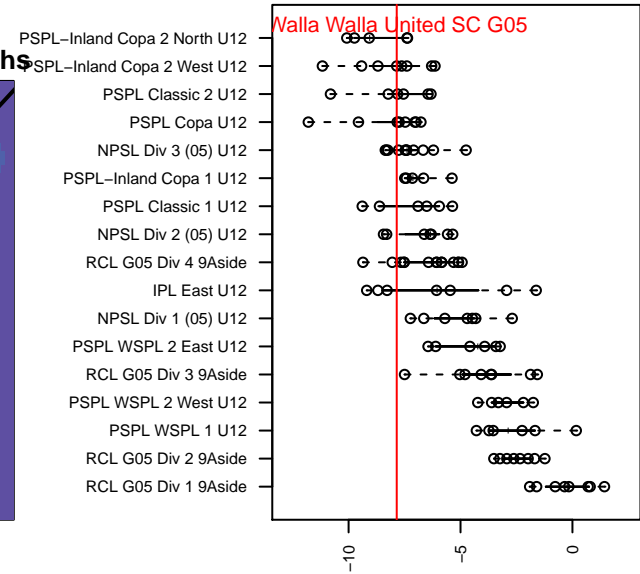

Walla Walla United SC G05

Walla Walla United SC
 Walla Walla, WA
 G05 total strength=412
 attack=0.28 defense=0.24
 fall league = PSPL–Inland Copa 2 West U12
 spr league = Spr PSPL–Inland Copa Classic U

alt names used:
 Walla Walla United Soccer Club 2005
 Walla Walla United Soccer Club Blaze 05
 Walla Walla United Soccer Club 2005

Venues played:
 2016 PSPL–Inland Copa 2 West U12
 2016 Spr PSPL–Inland Copa Classic U12

**attack and defense variance (black dot)
relative to other teams
and top 10 in region**

**attack and defense rating
relative to others at age
and all opponents in last 13 months**

Performance relative to 13 month average