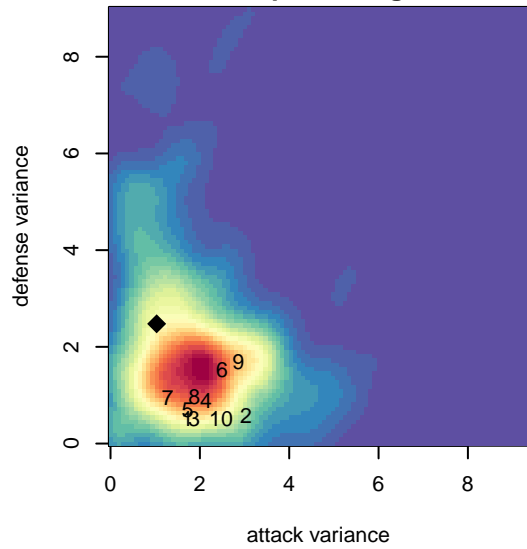

Walla Walla United SC G05

Walla Walla United SC
 Walla Walla, WA
 G05 total strength=412
 attack=0.28 defense=0.24
 fall league = PSPL–Inland Copa 2 West U12
 spr league = Spr PSPL–Inland Copa Classic U

**attack and defense variance (black dot)
relative to other teams
and top 10 in region**

**attack and defense rating
relative to others at age
and all opponents in last 13 months**

Performance relative to 13 month average